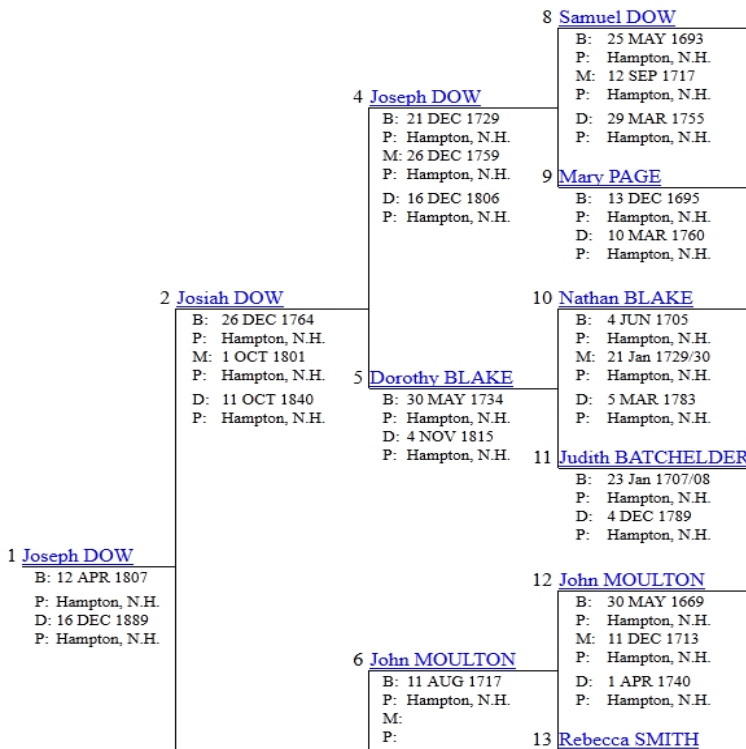

# Index to genealogies in New Hampshire town histories

Index to genealogies in New Hampshire town histories. Front Cover. William Copeley New Hampshire Historical Society, - New Hampshire - pages.Title, Index to Genealogies in New Hampshire Town Histories. Author, William Copeley. Contributor, New Hampshire Historical Society. Edition, revised.Index to genealogies in New Hampshire town histories / by William Copeley. Publication Information: Concord, NH: New Hampshire Historical Society, Index to Genealogies in New Hampshire Town Histories. SKU: HNH6. Originally published in , this New Hampshire Historical Society publication was.New Hampshire, Vital and Town Records Index, index Genealogical and family history of the state of New Hampshire: a.Copeley, William N. Index to Genealogies in New Hampshire Town Histories. Concord, New Hampshire: New.Index to genealogies in New Hampshire town histories [William Copeley] on cambioclimaticogt.com \*FREE\* shipping on qualifying offers.Online catalog and exhibits of Museums of the Bethel Historical Society.cambioclimaticogt.com: Index to Genealogies in New Hampshire Town Histories ( ) by William Copeley and a great selection of similar New, Used and.New Hampshire Vital Records Indexes. Microfilm of original card files of Index to Genealogies in New Hampshire Town Histories. Concord, New.for County/Town specific genealogy research tools. Visit The Cow . through The NH Historical Society has a name index for the period New Hampshire State Library. Genealogy and NH History This collection is enhanced by the unique name index to early town records on microfilm.Periodical Source Index (PERSI), published by the Allen County Public New England Historic Genealogical Society American Ancestors The New Hampshire State Library has microfilm of State Census records, town histories, etc.Books and Other Resources Specific to the Town of Lee Found in the NH Section The index lists the names of people who lived in Lee, Dover, Newmarket and Durham, New Hampshire: History in an Oyster Shell by Durham Includes family genealogies, town records and facts about old buildings, mill.Charles Hull Batchelder was born in Portsmouth, NH on May 12, , the son of These index cards represent a card file system that Charles kept on the.NHSL has a microfilmed Marriage Index for pre records. reels. The NH Early Town Records on film contain some vital statistics and they are indexed NHSL has a large collection of published genealogical and history resources.